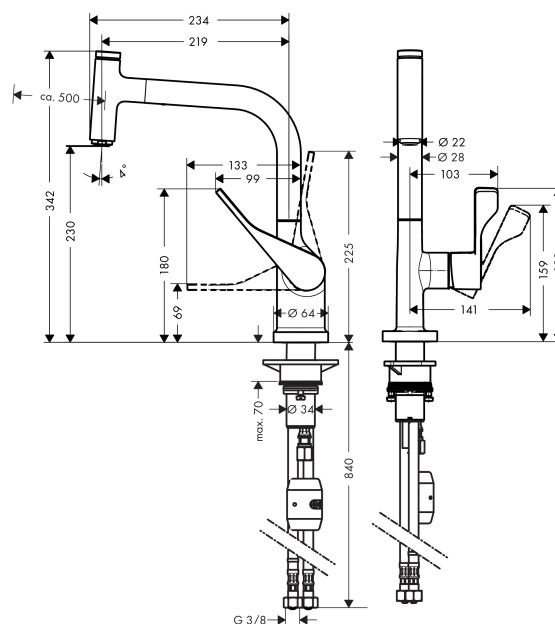

AXOR Citterio
Single lever kitchen mixer with pull-out spout
 Surfaces: **chrome** Article Number: **39861000**

Description

product features

- swivel range 150°
- vertical handle position for comfortable handling also with little space in front of the wall
- normal spray
- Select button for a comfortable start/stop of the water flow
- MagFit magnetic shower support
- quick connect shower hose
- suitable for continuous flow water heaters

Technology

Design awards

reddot award 2016
winner

Product image

Scale drawing

Flowchart