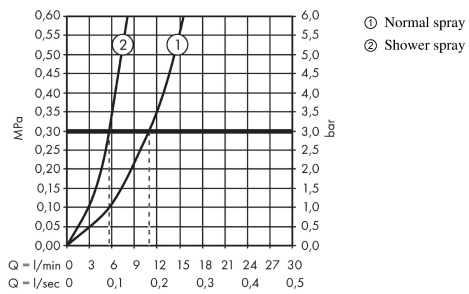

AXOR Montreux
Single lever kitchen mixer Semi-Pro
Surfaces: **Chrome** Article Number: **16582000**

Flowchart