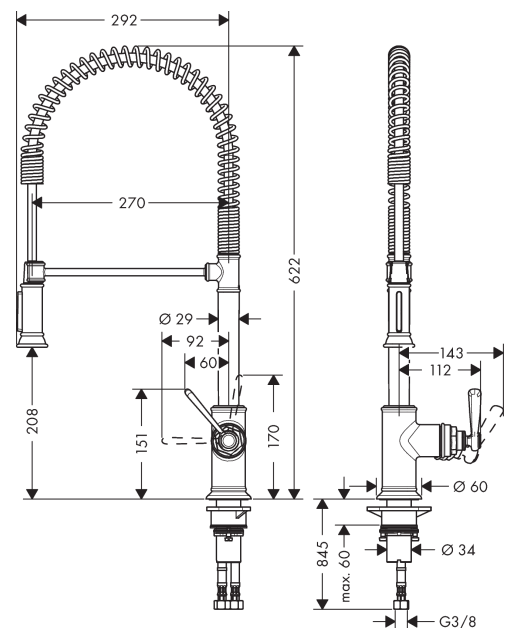

Scale drawing