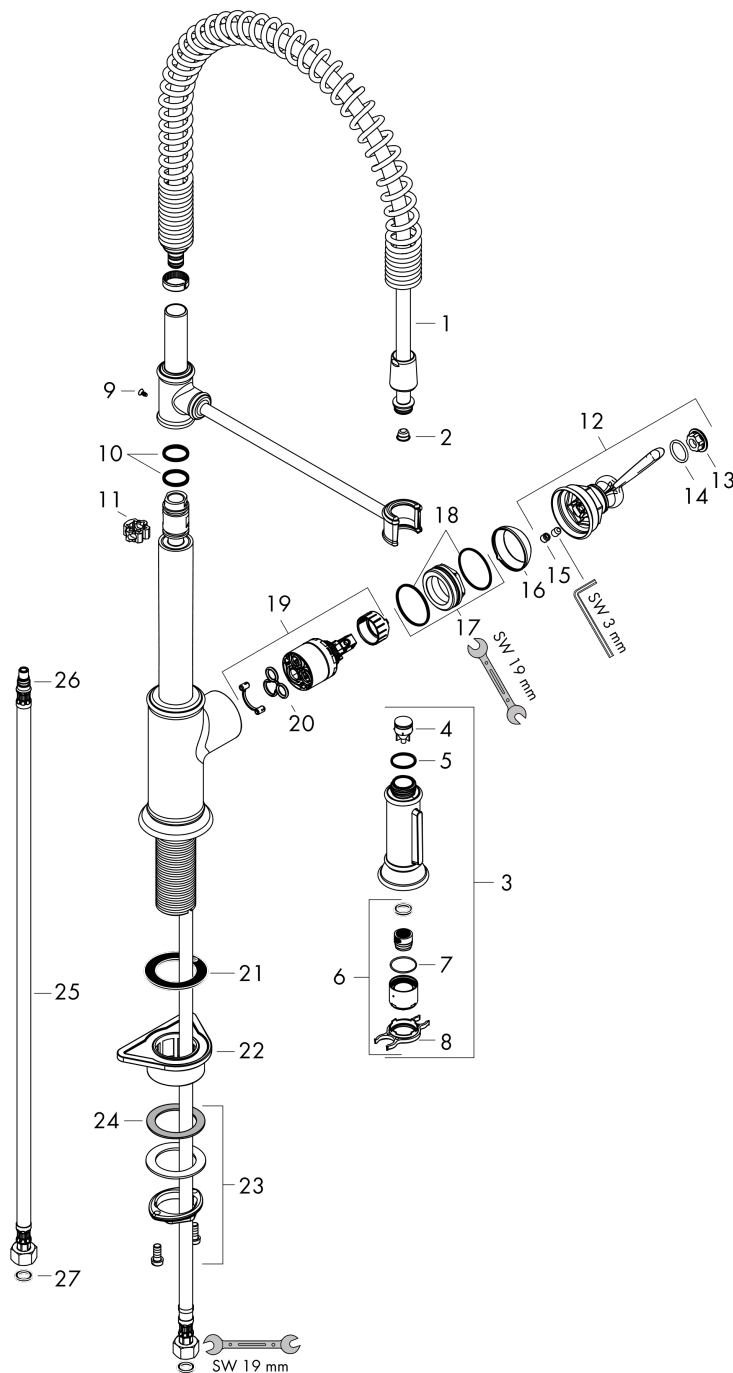

### product features

- swivel range 360°
- normal and spray jet
- lockable shower spray, spray returns through pressing spray diverter
- connection dimension: DN15
- flow rate 9.5 l/min
- ceramic cartridge
- connection type: G 3/8 connections
- integrated non-return valve
- suitable for continuous flow water heaters
- scope of supply: single lever kitchen mixer, connection hoses, fixing set, assembly instruction

## Flowchart

**AXOR Montreux**  
**Single lever kitchen mixer Semi-Pro**  
 Surfaces: **Chrome** Article Number: **16582000**

## Exploded Drawing

Year of production: >01/17

**AXOR Montreux**  
**Single lever kitchen mixer Semi-Pro**  
 Surfaces: **Chrome** Article Number: **16582000**

## Spare part list

Year of production: >01/17

Pos.	Description	Article Number	PC	PU
1	shower hose	97475000	0	1
2	filter	97735000	0	1
3	handspray	92967000	0	1
4	set of non return valves DW 15	97350000	0	1
5	O-ring 18x1,5	98231000	0	1
6	aerator laminar M22x1 (15 l/min)	95909000	0	1
7	O-ring 20x1	98140000	0	1
8	service tool	95910000	0	1
9	screw	97662000	0	1
10	O-ring 17x2,5	98387000	0	1
11	axialring	97558000	0	1
12	handle	92963000	0	1
13	cover cap	92964000	0	1
14	O-ring 16x2	98133000	0	1
15	screw cover	96338000	0	1
16	flange	92965000	0	1
17	nut	92966000	0	1
18	O-ring 33x1,5	98164000	0	1
19	cartridge, assy	92730000	0	1
20	seal	95008000	0	1
21	sealing washer	97825000	0	1
22	support	97523000	0	1
23	fixing set (Ø 34)	95049000	0	1
24	lever collar	97548000	0	1
25	connection hose 900 mm M8x0,75 G3/8	96316000	0	1
26	O-ring 7x1,5	98422000	0	1
27	sealing set	95581000	0	1