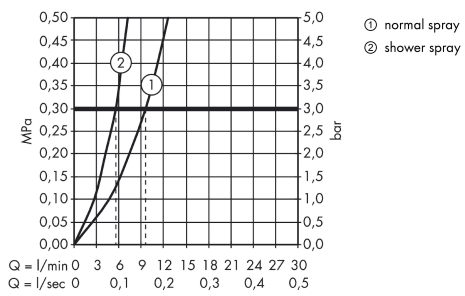

Technology

Design awards

Product image

Scale drawing

AXOR Starck
Single lever kitchen mixer Semi-Pro
 Surfaces: **Chrome** Article Number: **10820000**

Flowchart

AXOR Starck
Single lever kitchen mixer Semi-Pro
 Surfaces: **Chrome** Article Number: **10820000**