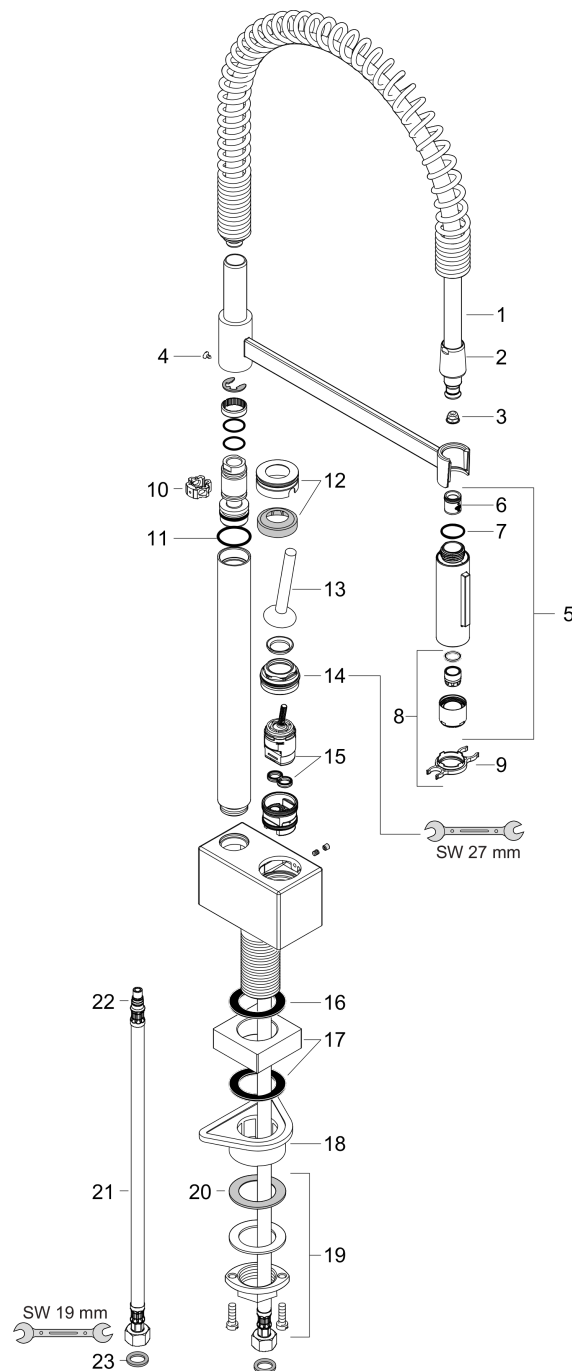

AXOR Starck
Single lever kitchen mixer Semi-Pro
 Surfaces: **Chrome** Article Number: **10820000**

Description

product features

- swivel range 360°
- normal and spray jet
- lockable shower spray, spray returns through pressing spray diverter
- connection dimension: DN15
- flow rate 9.5 l/min
- joystick ceramic cartridge
- connection type: G 3/8 connections
- integrated non-return valve
- suitable for continuous flow water heaters
- scope of supply: single lever kitchen mixer, connection hoses, fixing set, assembly instruction

Technology

Design awards

Product image

Scale drawing

AXOR Starck
Single lever kitchen mixer Semi-Pro
 Surfaces: **Chrome** Article Number: **10820000**

Flowchart

AXOR Starck
Single lever kitchen mixer Semi-Pro
 Surfaces: **Chrome** Article Number: **10820000**

Exploded Drawing

Year of production: >02/12

AXOR Starck
Single lever kitchen mixer Semi-Pro
 Surfaces: **Chrome** Article Number: **10820000**

Spare part list

Year of production: >02/12

Pos.	Description	Article Number	PC	PU
1	shower hose	97475000	0	1
2	nut	92757000	0	1
3	filter	97735000	0	1
4	screw	97662000	0	1
5	handspray	95908000	0	1
6	set of non return valves DW 15	97350000	0	1
7	O-ring 18x1,5	98231000	0	1
8	aerator laminar M22x1 (15 l/min)	95909000	0	1
9	service tool	95910000	0	1
10	axialring	97558000	0	1
11	O-ring 21x2	98205000	0	1
12	escutcheon	97466000	0	1
13	handle	10092000	0	1
14	nut	97157000	0	1
15	cartridge, assy	96783000	0	1
16	sealing washer	97825000	0	1
17	extension base	97474000	0	1
18	support	97523000	0	1
19	fixing set (Ø 34)	95049000	0	1
20	lever collar	97548000	0	1
21	connection hose 900 mm M10x1 G3/8	98785000	0	1
22	O-ring 8x1,75	97827000	0	1
23	sealing set	95581000	0	1
a	service tool for disassembling the handle	92124000	0	1