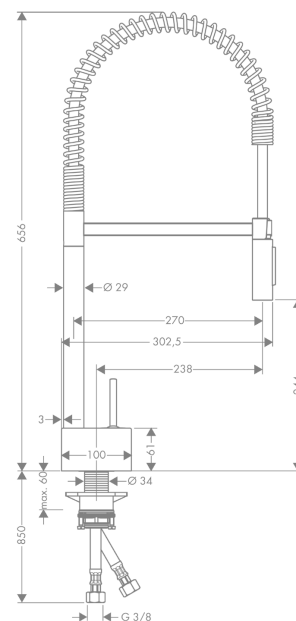

AXOR Starck
Single lever kitchen mixer Semi-Pro
 Surfaces: **Chrome** Article Number: **10820000**

Description

product features

- swivel range 360°
- normal and spray jet
- lockable shower spray, spray returns through pressing spray diverter
- connection dimension: DN15
- flow rate 9.5 l/min
- joystick ceramic cartridge
- connection type: G 3/8 connections
- integrated non-return valve
- suitable for continuous flow water heaters
- scope of supply: single lever kitchen mixer, connection hoses, fixing set, assembly instruction

Technology

Design awards

Product image

Scale drawing

AXOR Starck
Single lever kitchen mixer Semi-Pro
 Surfaces: **Chrome** Article Number: **10820000**

Flowchart

AXOR Starck
Single lever kitchen mixer Semi-Pro
 Surfaces: **Chrome** Article Number: **10820000**

Exploded Drawing

Year of production: >02/12

AXOR Starck
Single lever kitchen mixer Semi-Pro
 Surfaces: **Chrome** Article Number: **10820000**

Spare part list

Year of production: >02/12

Pos.	Description	Article Number	PC	PU
1	shower hose	97475000	0	1
2	nut	92757000	0	1
3	filter	97735000	0	1
4	screw	97662000	0	1
5	handspray	95908000	0	1
6	set of non return valves DW 15	97350000	0	1
7	O-ring 18x1,5	98231000	0	1
8	aerator laminar M22x1 (15 l/min)	95909000	0	1
9	service tool	95910000	0	1
10	axialring	97558000	0	1
11	O-ring 21x2	98205000	0	1
12	escutcheon	97466000	0	1
13	handle	10092000	0	1
14	nut	97157000	0	1
15	cartridge, assy	96783000	0	1
16	sealing washer	97825000	0	1
17	extension base	97474000	0	1
18	support	97523000	0	1
19	fixing set (Ø 34)	95049000	0	1
20	lever collar	97548000	0	1
21	connection hose 900 mm M10x1 G3/8	98785000	0	1
22	O-ring 8x1,75	97827000	0	1
23	sealing set	95581000	0	1
a	service tool for disassembling the handle	92124000	0	1