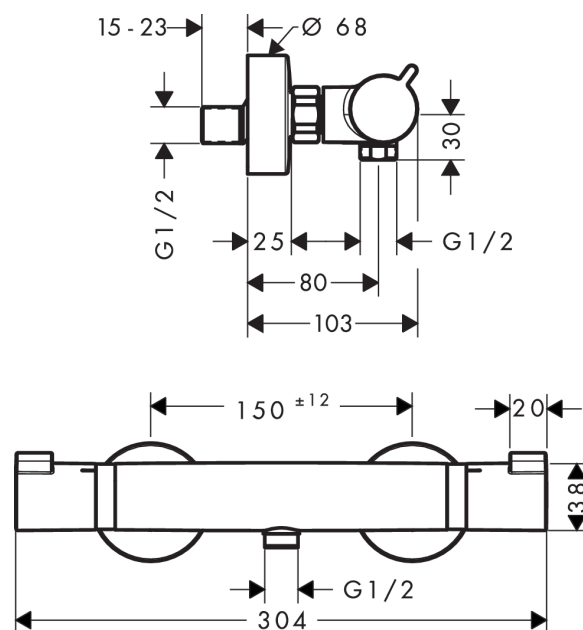

Ecostat

Ecostat Comfort thermostatic shower mixer for exposed installation

Surfaces: **chrome** Article Number: **13116000**

Description

product features

- 1 outlet
- safety lock at 40° C
- flow rate hand shower connection at 0.3 MPa: 17 l/min
- operating pressure: min. 0.1 MPa / max. 1.0 MPa
- Ecostop button limits the water consumption to 10 l/min

Technology

Product image

Scale drawing

Flowchart

Shower outlet with 1B-resistance