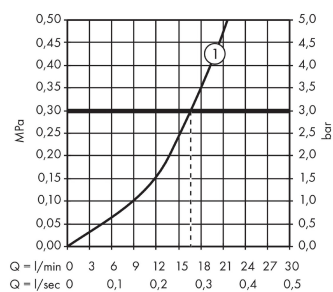

Ecostat

Ecostat Comfort thermostatic shower mixer for exposed installation

Surfaces: **chrome** Article Number: **13116000**

Description

product features

- 1 outlet
- safety lock at 40° C
- flow rate hand shower connection at 0.3 MPa: 17 l/min
- operating pressure: min. 0.1 MPa / max. 1.0 MPa
- Ecostop button limits the water consumption to 10 l/min

Technology

Product image

Scale drawing

Flowchart

Shower outlet with 1B-resistance