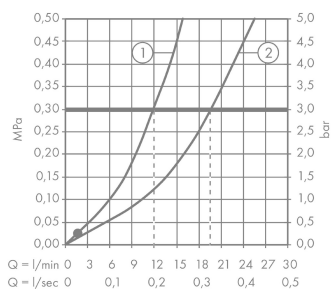

Ecostat Select

Ecostat Select thermostatic bath mixer for exposed installation

Surfaces: **white/chrome** Article Number: **13141400**

Description

product features

- 2 outlets
- safety lock at 40° C
- flow rate hand shower connection at 0.3 MPa: 12 l/min
- flow rate bath filler (at 0.3 MPa): 20 l/min
- operating pressure: min. 0.1 MPa / max. 1.0 MPa
- shelf made of safety glass
- shelf finish: chrome or white
- connection type: s-shaped connections
- in case of installation on existing G 1/2 connections, adaptor no.02026000 must be used

consists of

- S-Union Set (#95772XXX)

Technology

Product image

Scale drawing

Flowchart

- ① Shower outlet with 1B-resistance
- ② Tub outlet