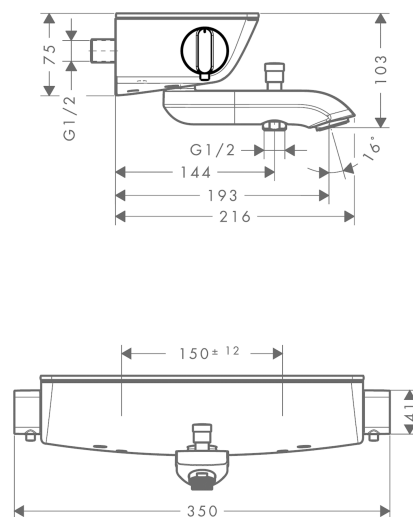

Ecostat Select

Ecostat Select thermostatic bath mixer for exposed installation

Surfaces: **white/chrome** Article Number: **13141400**

Description

product features

- 2 outlets
- safety lock at 40° C
- flow rate hand shower connection at 0.3 MPa: 12 l/min
- flow rate bath filler (at 0.3 MPa): 20 l/min
- operating pressure: min. 0.1 MPa / max. 1.0 MPa
- shelf made of safety glass
- shelf finish: chrome or white
- connection type: s-shaped connections
- in case of installation on existing G 1/2 connections, adaptor no.02026000 must be used

consists of

- S-Union Set (#95772XXX)

Technology

Product image

Scale drawing

Flowchart

- ① Shower outlet with 1B-resistance
- ② Tub outlet