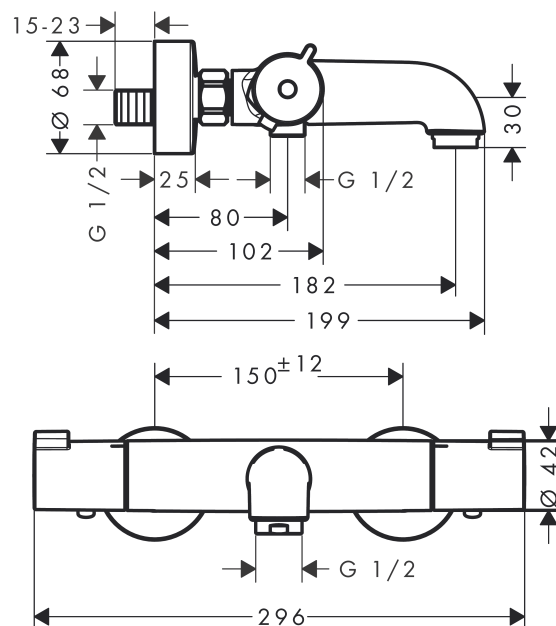

Ecostat

Ecostat 1001 CL thermostatic bath mixer for exposed installation

Surfaces: **chrome** Article Number: **13201000**

Description

product features

- 2 outlets
- safety lock at 40° C
- flow rate hand shower connection at 0.3 MPa: 17 l/min
- flow rate bath filler (at 0.3 MPa): 20 l/min
- operating pressure: min. 0.1 MPa / max. 1.0 MPa
- connection type: s-shaped connections

Technology

Product image

Scale drawing

Flowchart