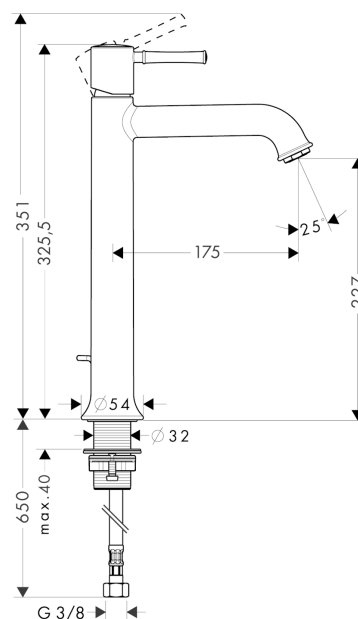

#### product features

- ComfortZone 230
- projection 175 mm
- normal spray
- flow rate: 5 l/min
- pop-up waste set
- suitable for continuous flow water heaters

### Scale drawing