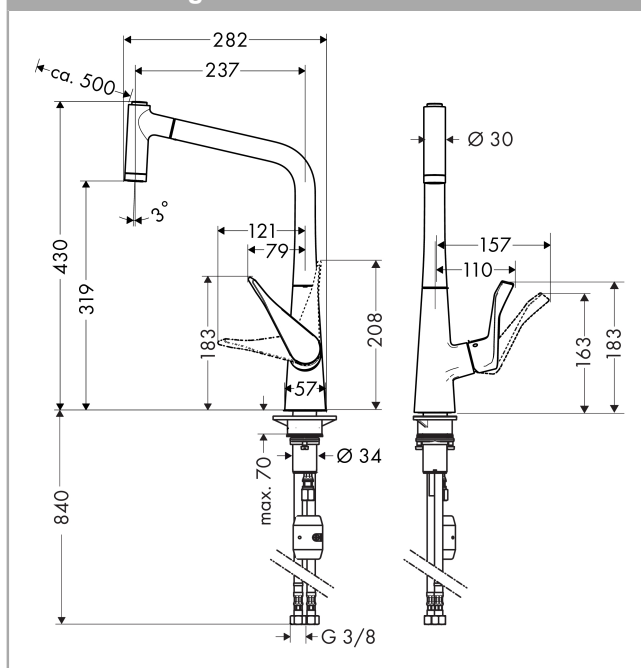

##### product features

- ComfortZone 320
- swivel range 110° / 150°
- vertical handle position for comfortable handling also with little space in front of the wall
- laminar spray and shower spray
- lockable shower spray, spray returns automatically through handle closing
- MagFit magnetic shower support
- quick connect shower hose
- suitable for continuous flow water heaters

#### Scale drawing