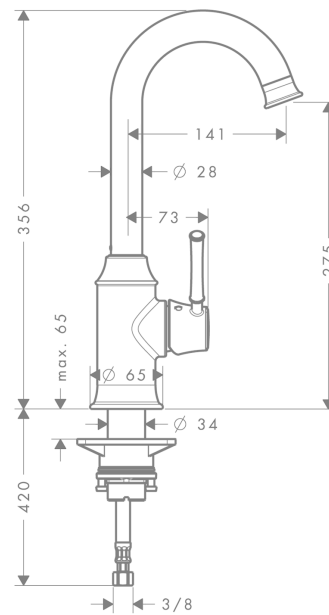

Talis Classic Single lever kitchen mixer

Surfaces: **chrome** Article Number: **14858000**

Description

product features

- swivel range 150°
- normal spray
- suitable for continuous flow water heaters

Technology

Product image

Scale drawing

Flowchart