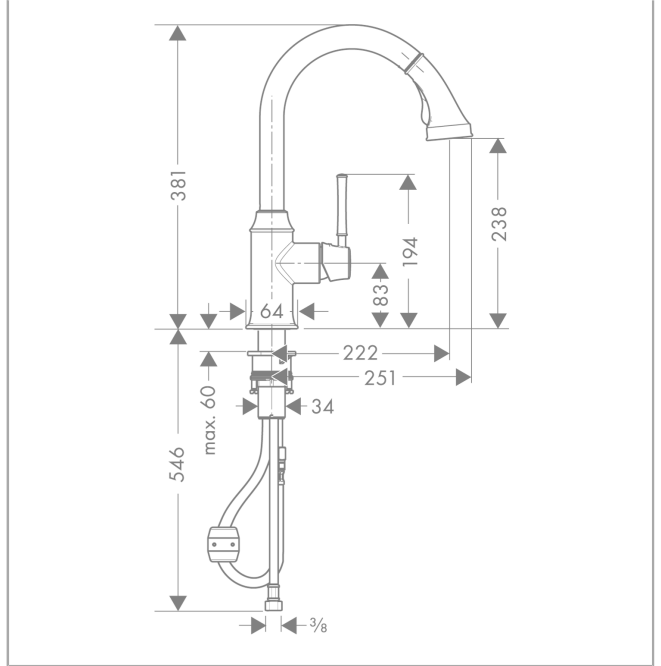

Talis Classic
Single lever kitchen mixer with pull-out spray
 Surfaces: **chrome** Article Number: **14863000**

Description

product features

- swivel range 150°
- normal and spray jet
- lockable shower spray, spray returns automatically through handle closing
- MagFit magnetic shower support
- suitable for continuous flow water heaters

Technology

Product image

Scale drawing

Flowchart