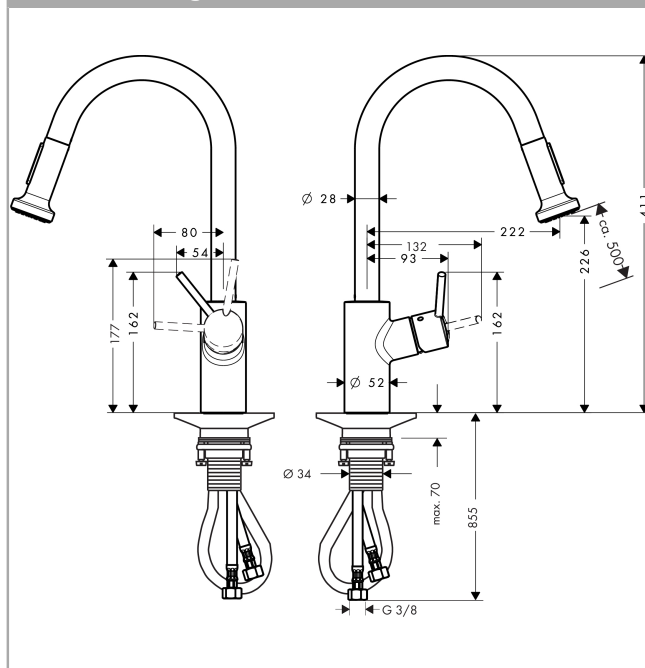

Talis S² Variarc
Single lever kitchen mixer with pull-out spray
 Surfaces: **chrome** Article Number: **14877000**

Description

product features

- swivel range 150°
- installation in front of the window, can be laid flat, base height 70 mm
- vertical handle position for comfortable handling also with little space in front of the wall
- normal and spray jet
- non-lockable shower spray
- MagFit magnetic shower support
- quick connect shower hose
- suitable for continuous flow water heaters

Technology

Product image

Scale drawing

Flowchart