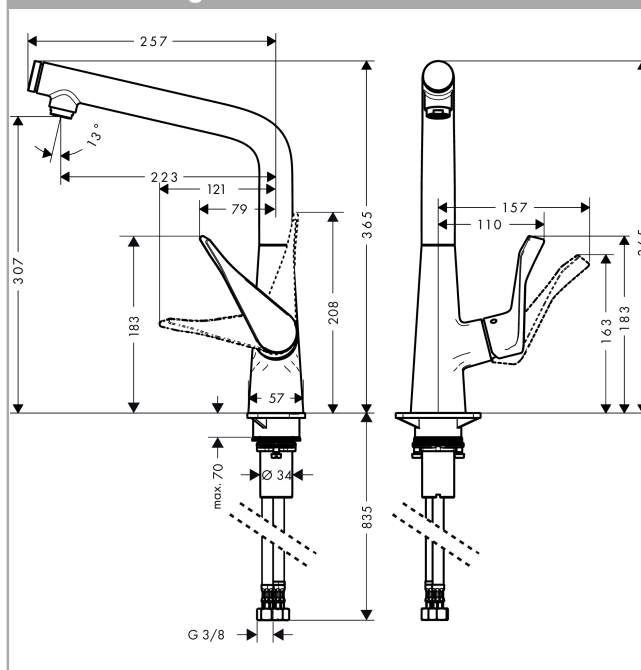

Metris Select

Single lever kitchen mixer 320

Surfaces: **chrome** Article Number: **14883000**

Description

product features

- ComfortZone 320
- swivel range adjustable in 3 steps 110°, 150° or 360°
- vertical handle position for comfortable handling also with little space in front of the wall
- laminar spray
- Select button for a comfortable start/stop of the water flow
- suitable for continuous flow water heaters

Technology

Product image

Scale drawing

Flowchart