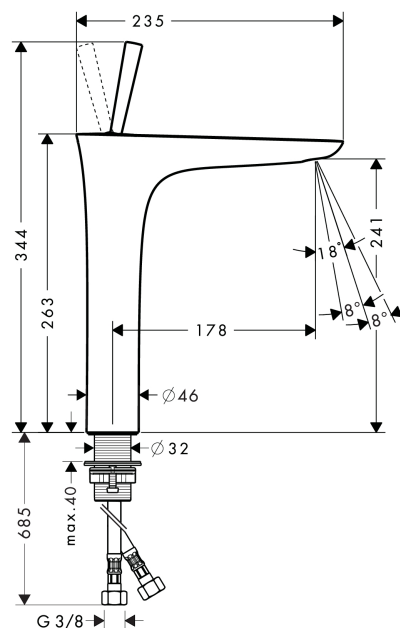

PuraVida

Single lever basin mixer 240 with push-open waste set and 900 mm connection hoses for washbowls

Surfaces: **chrome** Article Number: **15072000**

Description

product features

- ComfortZone 240
- projection 178 mm
- laminar spray
- flow rate: 5 l/min
- adjustable spray former
- push-open waste set (operation via pressure plug, for basins with overflow)
- suitable for continuous flow water heaters

Technology

Design awards

reddot design award

Designpreis
Deutschland
2010
NOMINIERT

Designpreis
Deutschland
2011
NOMINIERT

Product image

Scale drawing

Flowchart