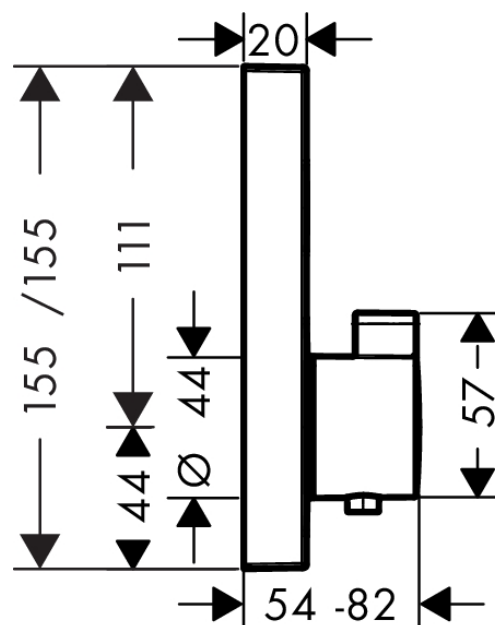

ShowerSelect

Thermostatic mixer for concealed installation for 1 function

Surfaces: **chrome** Article Number: **15762000**

Description

product features

- 1 outlet
- Select push-button on/off control for 1 outlet
- safety lock at 40° C
- flow rate hand shower connection at 0.3 MPa: 26 l/min
- operating pressure: min. 0.1 MPa / max. 1.0 MPa

product
design award
2014

Product image

Scale drawing

Flowchart