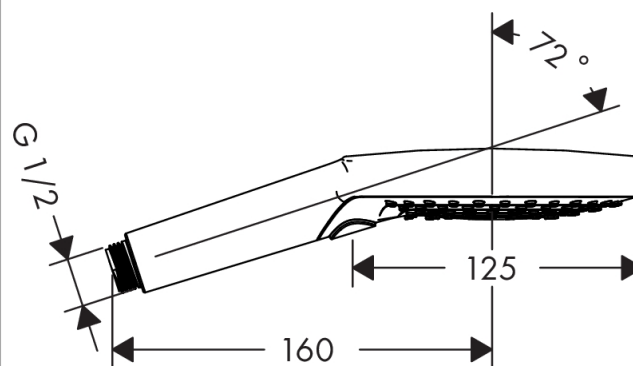

##### product features

- shower head size: 125 mm
- convenient diversion via Select button
- spray type: RainAir (rain spray enriched with air), Rain, WhirlAir (massage spray)
- maximum flow rate (at 0.3 MPa): 16 l/min
- suitable for continuous flow water heaters

#### Scale drawing