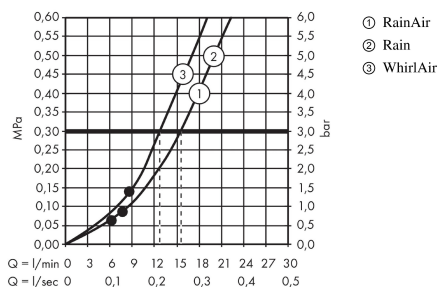

Flowchart

The consumption was measured in combination with the appropriate fittings (thermostat/mixer/in-wall valve) to reflect actual application in practice.