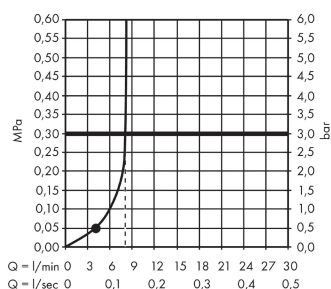

Crometta

Crometta 1jet EcoSmart 9 l/min shower set 0.65 m

Surfaces: **white/chrome** Article Number: **26535400**

Description

product features

- spray type: Rain
- shower head size: 100 mm
- slide inclination angle can be adjusted by 45°
- maximum flow rate (at 0.3 MPa): 9 l/min
- 22 mm diameter wall bar
- chrome-plated wall supports of plastic

consists of

- Crometta 1jet hand shower EcoSmart 9 l/min (#26333XXX)
- Comfortflex shower hose 1.60 m (#28168XXX)
- Unica'Croma wall bar 0.65 m without shower hose (#26505XXX)

Technology

Product image

Scale drawing

Flowchart

The consumption was measured in combination with the appropriate fittings (thermostat/mixer/in-wall valve) to reflect actual application in practice.

Crometta

Crometta 1jet EcoSmart 9 l/min shower set 0.65 m