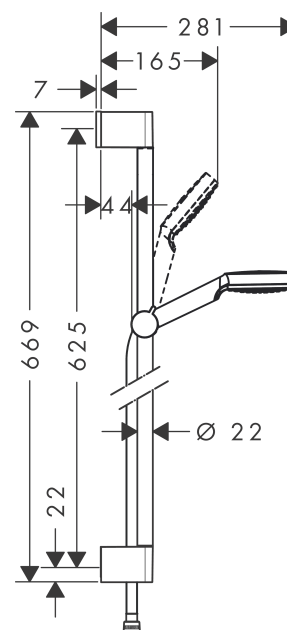

Crometta

Crometta 1jet EcoSmart 9 l/min shower set 0.65 m

Surfaces: **white/chrome** Article Number: **26535400**

Description

product features

- spray type: Rain
- shower head size: 100 mm
- slide inclination angle can be adjusted by 45°
- maximum flow rate (at 0.3 MPa): 9 l/min
- 22 mm diameter wall bar
- chrome-plated wall supports of plastic

consists of

- Crometta 1jet hand shower EcoSmart 9 l/min (#26333XXX)
- Comfortflex shower hose 1.60 m (#28168XXX)
- Unica'Croma wall bar 0.65 m without shower hose (#26505XXX)

Technology

Product image

Scale drawing

Flowchart

The consumption was measured in combination with the appropriate fittings (thermostat/mixer/in-wall valve) to reflect actual application in practice.

Crometta

Crometta 1jet EcoSmart 9 l/min shower set 0.65 m

Surfaces: **white/chrome** Article Number: **26535400**

Installation examples