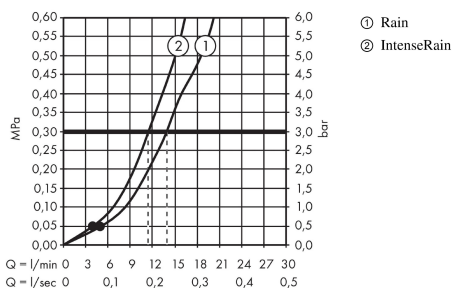

Crometta

Crometta Vario Shower Set 0.65 m with Casetta

Surfaces: **white/chrome** Article Number: **26553400**

Description

product features

- spray type: Rain, IntenseRain
- spray type adjustment by turning spray disc
- shower head size: 100 mm
- slide inclination angle can be adjusted by 45°
- maximum flow rate (at 0.3 MPa): 14 l/min
- 22 mm diameter wall bar
- chrome-plated wall supports of plastic

consists of

- Crometta Vario hand shower (#26330XXX)
- Casetta'C soap dish (#28678XXX)
- Comfortflex shower hose 1.60 m (#28168XXX)
- Unica'Croma wall bar 0.65 m without shower hose (#26505XXX)

Technology

Product image

Scale drawing

Flowchart

The consumption was measured in combination with the appropriate fittings (thermostat/mixer/in-wall valve) to reflect actual application in practice.

Crometta
Crometta Vario Shower Set 0.65 m with Casetta
Surfaces: **white/chrome** Article Number: **26553400**