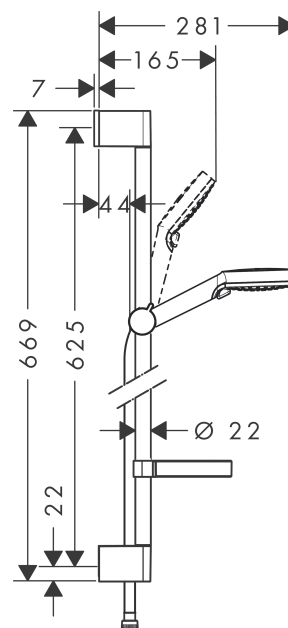

Crometta

Crometta Vario Shower Set 0.65 m with Casetta

Surfaces: **white/chrome** Article Number: **26553400**

Description

product features

- spray type: Rain, IntenseRain
- spray type adjustment by turning spray disc
- shower head size: 100 mm
- slide inclination angle can be adjusted by 45°
- maximum flow rate (at 0.3 MPa): 14 l/min
- 22 mm diameter wall bar
- chrome-plated wall supports of plastic

consists of

- Crometta Vario hand shower (#26330XXX)
- Casetta'C soap dish (#28678XXX)
- Comfortflex shower hose 1.60 m (#28168XXX)
- Unica'Croma wall bar 0.65 m without shower hose (#26505XXX)

Technology

Product image

Scale drawing

Flowchart

The consumption was measured in combination with the appropriate fittings (thermostat/mixer/in-wall valve) to reflect actual application in practice.

Crometta
Crometta Vario Shower Set 0.65 m with Casetta
Surfaces: **white/chrome** Article Number: **26553400**