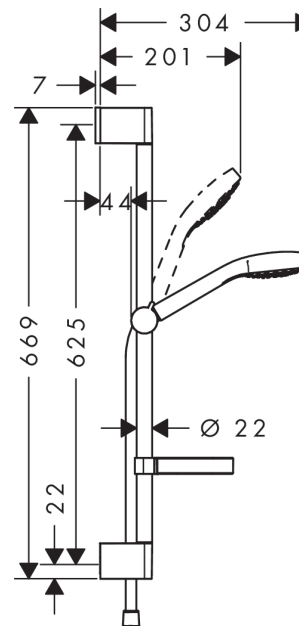

Croma Select S

Croma Select S Vario Shower Set 0.65 m with Casetta

Surfaces: **white/chrome** Article Number: **26566400**

Description

product features

- spray type: Rain, TurboRain, IntenseRain
- convenient diversion via Select button
- shower head size: 110 mm
- slide inclination angle can be adjusted by 45°
- maximum flow rate (at 0.3 MPa): 15 l/min
- chrome-plated wall supports of plastic

consists of

- Unica'Croma wall bar 0.65 m (#26503XXX)
- Isiflex shower hose 1.60 m (#28276XXX)
- Casetta'C soap dish (#28678XXX)
- Croma Select S Vario hand shower (#26802XXX)

Technology

Product image

Scale drawing

Croma Select S
Croma Select S Vario Shower Set 0.65 m with Casetta
Surfaces: **white/chrome** Article Number: **26566400**

Installation examples