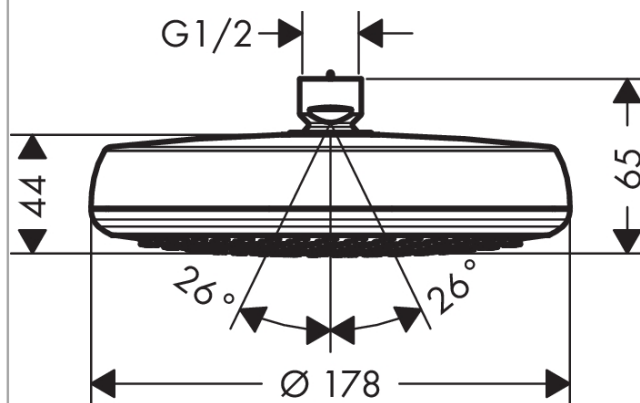

Crometta 100

Crometta 160 1jet overhead shower

Surfaces: **white/chrome** Article Number: **26577400**

Description

product features

- shower head size: 180 mm
- spray type: Rain
- flow rate Rain spray (at 0.3 MPa): 20 l/min
- spray disc surface in two variants: chrome or white
- material spray disc: plastic
- installation type: ceiling or wall

Optional Accessoires

- Shower arm 230 mm (#27412XXX)
- Ceiling connector 100 mm (#27479XXX)

Technology

Product image

Scale drawing

Flowchart

The consumption was measured in combination with the appropriate fittings (thermostat/mixer/ in-wall valve) to reflect actual application in practice.