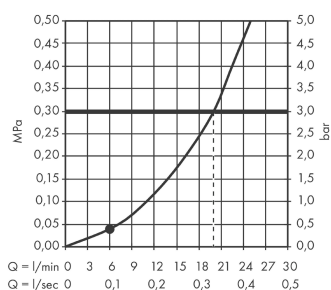

Crometta 100

Crometta 160 1jet overhead shower

Surfaces: **white/chrome** Article Number: **26577400**

Description

product features

- shower head size: 180 mm
- spray type: Rain
- flow rate Rain spray (at 0.3 MPa): 20 l/min
- spray disc surface in two variants: chrome or white
- material spray disc: plastic
- installation type: ceiling or wall

Optional Accessoires

- Shower arm 230 mm (#27412XXX)
- Ceiling connector 100 mm (#27479XXX)

Technology

Product image

Scale drawing

Flowchart

The consumption was measured in combination with the appropriate fittings (thermostat/mixer/ in-wall valve) to reflect actual application in practice.