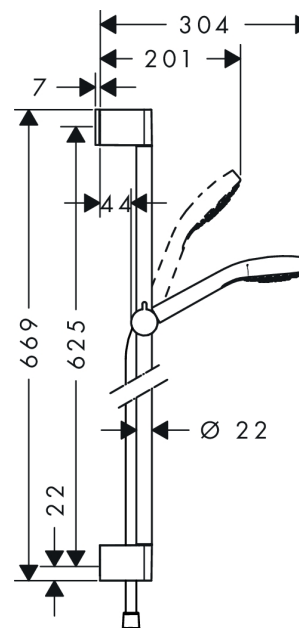

Croma Select E
Croma Select E Vario shower set 0.65 m
 Surfaces: **white/chrome** Article Number: **26582400**

Description

product features

- spray type: Rain, IntenseRain, TurboRain
- convenient diversion via Select button
- shower head size: 110 mm
- slide inclination angle can be adjusted by 45°
- maximum flow rate (at 0.3 MPa): 15 l/min
- chrome-plated wall supports of plastic

consists of

- Isiflex shower hose 1.60 m (#28276XXX)
- Croma Select E Vario hand shower (#26812XXX)
- Unica'Croma wall bar 0.65 m without shower hose (#26505XXX)

Technology

Product image

Scale drawing

Flowchart

The consumption was measured in combination with the appropriate fittings (thermostat/mixer/ in-wall valve) to reflect actual application in practice.

Croma Select E
Croma Select E Vario shower set 0.65 m
Surfaces: **white/chrome** Article Number: **26582400**