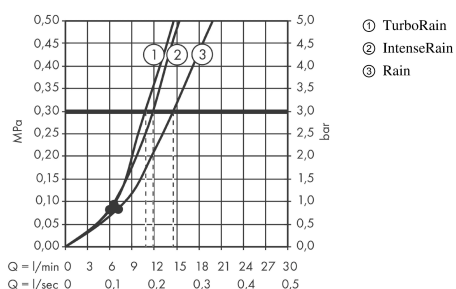

Croma Select E
Croma Select E Vario shower set 0.65 m
 Surfaces: **white/chrome** Article Number: **26582400**

Description

product features

- spray type: Rain, IntenseRain, TurboRain
- convenient diversion via Select button
- shower head size: 110 mm
- slide inclination angle can be adjusted by 45°
- maximum flow rate (at 0.3 MPa): 15 l/min
- chrome-plated wall supports of plastic

consists of

- Isiflex shower hose 1.60 m (#28276XXX)
- Croma Select E Vario hand shower (#26812XXX)
- Unica'Croma wall bar 0.65 m without shower hose (#26505XXX)

Technology

Product image

Scale drawing

Flowchart

The consumption was measured in combination with the appropriate fittings (thermostat/mixer/ in-wall valve) to reflect actual application in practice.

Croma Select E
Croma Select E Vario shower set 0.65 m
Surfaces: **white/chrome** Article Number: **26582400**