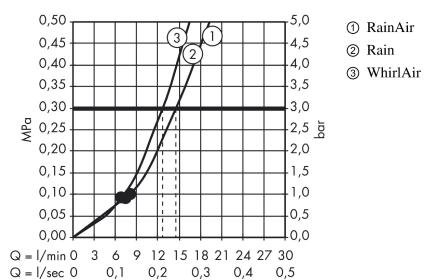

Raindance Select

Raindance Select E 120 3jet hand shower/ Unica'S Puro wall bar 0.65 m set

Surfaces: **chrome** Article Number: **26620000**

Description

product features

- spray type: Rain, RainAir (rain spray enriched with air), WhirlAir (massage spray)
- convenient diversion via Select button
- shower head size: 120 mm
- 90° position adjustable slider, pivots left and right, up and down
- maximum flow rate (at 0.3 MPa): 16 l/min

Scale drawing

Flowchart

The consumption was measured in combination with the appropriate fittings (thermostat/mixer/ in-wall valve) to reflect actual application in practice.

Raindance Select

Raindance Select E 120 3jet hand shower/ Unica'S Puro wall bar 0.65 m set