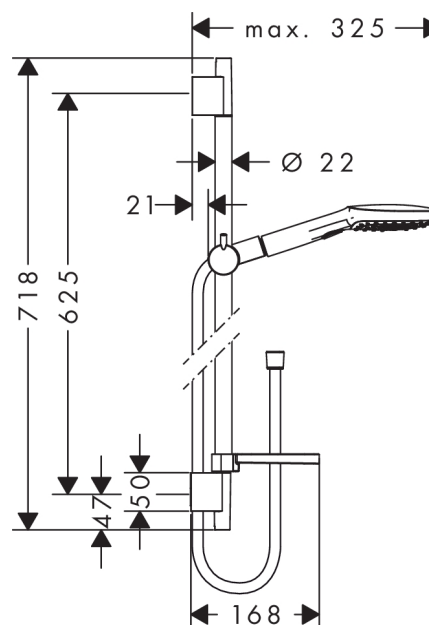

Raindance Select

Raindance Select E 120 3jet hand shower/ Unica'S Puro wall bar 0.65 m set

Surfaces: **chrome** Article Number: **26620000**

Description

product features

- spray type: Rain, RainAir (rain spray enriched with air), WhirlAir (massage spray)
- convenient diversion via Select button
- shower head size: 120 mm
- 90° position adjustable slider, pivots left and right, up and down
- maximum flow rate (at 0.3 MPa): 16 l/min

consists of

- Isiflex shower hose 1.60 m (#28276XXX)
- Raindance Select E 120 3jet hand shower (#26520XXX)
- Unica'S Puro wall bar 0.65 m (#28632XXX)
- Casetta'E soap dish (#26519XXX)

Technology

Product image

Scale drawing

Flowchart

The consumption was measured in combination with the appropriate fittings (thermostat/mixer/ in-wall valve) to reflect actual application in practice.

Raindance Select

Raindance Select E 120 3jet hand shower/ Unica'S Puro wall bar 0.65 m set