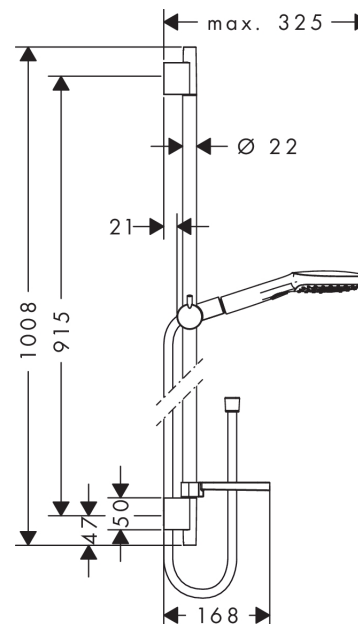

#### product features

- spray type: RainAir (rain spray enriched with air), Rain, WhirlAir (massage spray)
- convenient diversion via Select button
- shower head size: 120 mm
- 90° position adjustable slider, pivots left and right, up and down
- maximum flow rate (at 0.3 MPa): 16 l/min
- chrome-plated wall supports of plastic

#### consists of

- Isiflex shower hose 1.60 m (#28276XXX)
- Raindance Select E 120 3jet hand shower (#26520XXX)
- Unica'S Puro wall bar 0.90 m (#28631XXX)
- Casetta'E soap dish (#26519XXX)

### Scale drawing