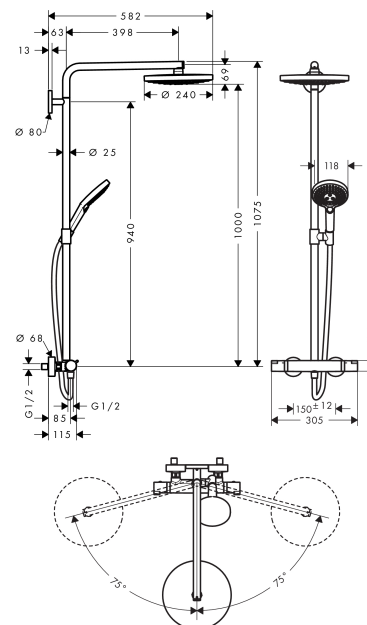

Raindance Select

Raindance Select S 240 2jet Showerpipe

Surfaces: **chrome** Article Number: **27129000**

Description

product features

- overhead shower Raindance Select S 240 2jet
- shower head size: 240 mm
- spray type: RainAir (rain spray enriched with air), Rain
- convenient diversion via Select button
- flow rate RainAir spray (at 0.3 MPa): 15 l/min
- flow rate Rain spray (at 0.3 MPa): 15 l/min
- operating pressure: min. 0.15 MPa / max. 1.0 MPa
- spray disc surface in two variants: chrome or white
- shower arm length: 460 mm
- swivel shower arm
- thermostat Ecostat Comfort
- safety lock at 40° C
- adjustable hot water limitation
- outlets controlled via turning handle
- installation type: exposed installation
- height-adjustable hand shower holder

consists of

- Isiflex shower hose 1.60 m (#28276XXX)
- Raindance Select S 120 3jet hand shower (#26530XXX)

Technology

Product image

Scale drawing

Raindance Select

Raindance Select S 240 2jet Showerpipe

Surfaces: **chrome** Article Number: **27129000**

Flowchart

Raindance Select

Raindance Select S 240 2jet Showerpipe

Surfaces: **chrome** Article Number: **27129000**

Installation examples