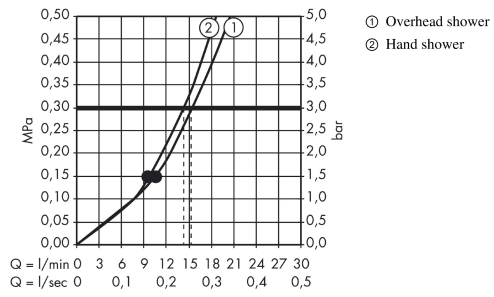

Raindance Select

Raindance Select S 240 2jet Showerpipe

Surfaces: **chrome** Article Number: **27129000**

Flowchart