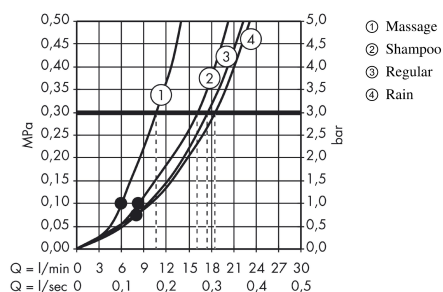

Croma 100
Croma 100 Vario hand shower/ Unica'C wall bar 0.90 m set
 Surfaces: **chrome** Article Number: **27771000**

Description

product features

- spray type: Rain, Shampoo spray, Normal spray, Massage spray
- spray type adjustment by turning spray disc
- shower head size: 100 mm
- 90° position adjustable slider, pivots left and right, up and down
- maximum flow rate (at 0.3 MPa): 18 l/min
- chrome-plated wall supports of plastic

consists of

- Croma 100 Vario hand shower (#28535XXX)
- Unica'C wall bar 0.90 m (#27610XXX)
- Isiflex shower hose 1.60 m (#28276XXX)
- Casetta'C soap dish (#28678XXX)

Technology

Product image

Scale drawing

Flowchart

The consumption was measured in combination with the appropriate fittings (thermostat/mixer/ in-wall valve) to reflect actual application in practice.

Croma 100
Croma 100 Vario hand shower/ Unica'C wall bar 0.90 m set
Surfaces: **chrome** Article Number: **27771000**