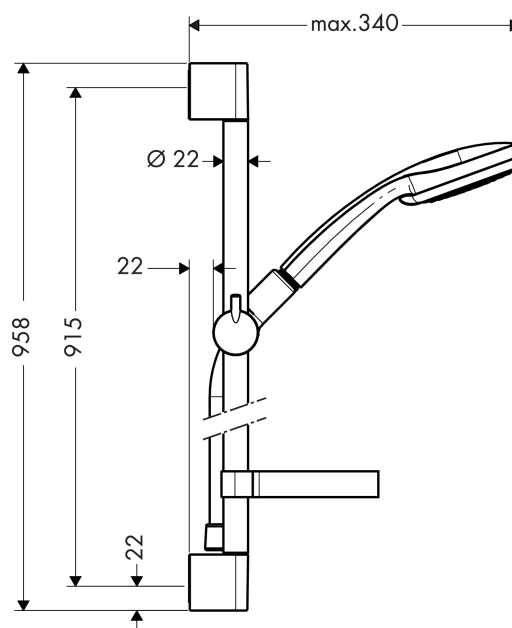

Croma 100
Croma 100 Vario hand shower/ Unica'C wall bar 0.90 m set
 Surfaces: **chrome** Article Number: **27771000**

Description

product features

- spray type: Rain, Shampoo spray, Normal spray, Massage spray
- spray type adjustment by turning spray disc
- shower head size: 100 mm
- 90° position adjustable slider, pivots left and right, up and down
- maximum flow rate (at 0.3 MPa): 18 l/min
- chrome-plated wall supports of plastic

consists of

- Croma 100 Vario hand shower (#28535XXX)
- Unica'C wall bar 0.90 m (#27610XXX)
- Isiflex shower hose 1.60 m (#28276XXX)
- Casetta'C soap dish (#28678XXX)

Technology

Product image

Scale drawing

Flowchart

The consumption was measured in combination with the appropriate fittings (thermostat/mixer/ in-wall valve) to reflect actual application in practice.

Croma 100
Croma 100 Vario hand shower/ Unica'C wall bar 0.90 m set
Surfaces: **chrome** Article Number: **27771000**