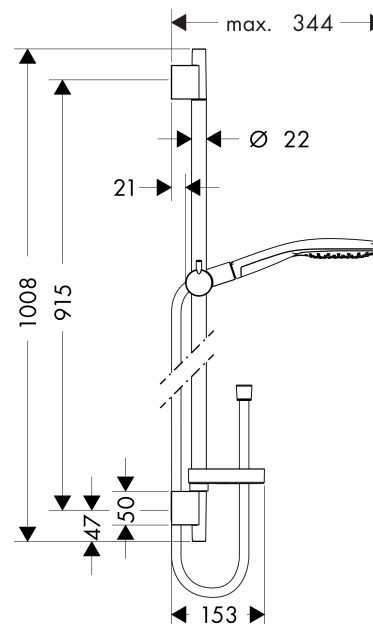

Raindance

Raindance Select S 150 3jet hand shower/ Unica'S Puro wall bar 0.90 m set

Surfaces: **white/chrome** Article Number: **27803400**

Description

product features

- spray type: RainAir (rain spray enriched with air), CaresseAir, Mix
- convenient diversion via Select button
- shower head size: 150 mm
- 90° position adjustable slider, pivots left and right, up and down
- maximum flow rate (at 0.3 MPa): 16 l/min
- chrome-plated wall supports of plastic

consists of

- Isiflex shower hose 1.60 m (#28276XXX)
- Raindance Select S 150 3jet hand shower (#28587XXX)
- Unica'S Puro wall bar 0.90 m (#28631XXX)
- Casetta'S Puro soap dish (#28679XXX)

Technology

Product image

Scale drawing

Raindance

Raindance Select S 150 3jet hand shower/ Unica'S Puro wall bar 0.90 m set

Surfaces: **white/chrome** Article Number: **27803400**

Flowchart

The consumption was measured in combination with the appropriate fittings (thermostat/mixer/ in-wall valve) to reflect actual application in practice.

Raindance

Raindance Select S 150 3jet hand shower/ Unica'S Puro wall bar 0.90 m set

Surfaces: **white/chrome** Article Number: **27803400**

Installation examples