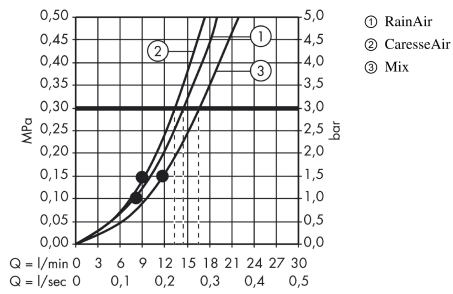

Raindance

Raindance Select S 150 3jet hand shower/ Unica'S Puro wall bar 0.90 m set

Surfaces: **white/chrome** Article Number: **27803400**

Description

product features

- spray type: RainAir (rain spray enriched with air), CaresseAir, Mix
- convenient diversion via Select button
- shower head size: 150 mm
- 90° position adjustable slider, pivots left and right, up and down
- maximum flow rate (at 0.3 MPa): 16 l/min
- chrome-plated wall supports of plastic

Scale drawing

Raindance

Raindance Select S 150 3jet hand shower/ Unica'S Puro wall bar 0.90 m set

Surfaces: **white/chrome** Article Number: **27803400**

Flowchart

The consumption was measured in combination with the appropriate fittings (thermostat/mixer/ in-wall valve) to reflect actual application in practice.