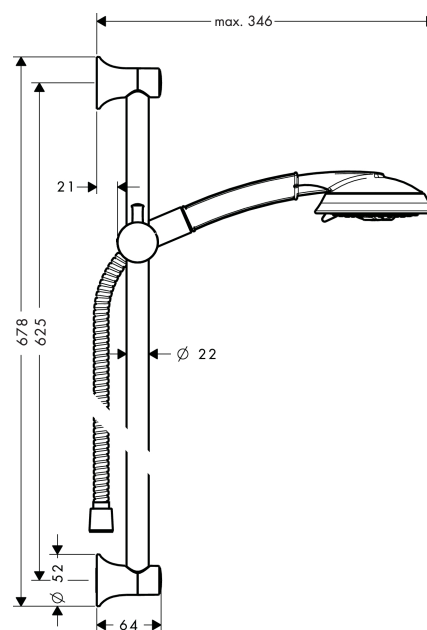

#### consists of

- Raindance Classic 100 Air 3jet hand shower (#28548XXX)
- Unica'Classic wall bar 0.65 m (#27617XXX)
- Sensoflex metal shower hose 1.60 m (#28136XXX)

### Scale drawing