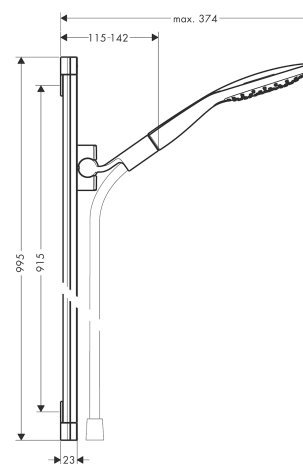

PuraVida
PuraVida hand shower/ PuraVida Unica wall bar 0.90 m set
 Surfaces: **white/chrome** Article Number: **27853400**

Description

product features

- spray type: RainAir (rain spray enriched with air), CaresseAir, Mix
- convenient diversion via Select button
- shower head size: 150 mm
- 90° position adjustable slider, pivots left and right, up and down
- maximum flow rate (at 0.3 MPa): 16 l/min
- chrome-plated wall supports of plastic

consists of

- PuraVida 3jet hand shower (#28557XXX)
- Isiflex shower hose 1.60 m (#28276XXX)
- PuraVida Unica wall bar 0.90 m (#27844XXX)

Technology

Product image

Scale drawing

Flowchart

The consumption was measured in combination with the appropriate fittings (thermostat/mixer/ in-wall valve) to reflect actual application in practice.

PuraVida

PuraVida hand shower/ PuraVida Unica wall bar 0.90 m set

Surfaces: **white/chrome** Article Number: **27853400**

Installation examples