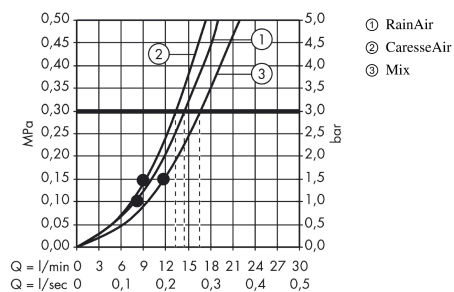

PuraVida
PuraVida hand shower/ PuraVida Unica wall bar 0.90 m set
 Surfaces: **white/chrome** Article Number: **27853400**

Description

product features

- spray type: RainAir (rain spray enriched with air), CaresseAir, Mix
- convenient diversion via Select button
- shower head size: 150 mm
- 90° position adjustable slider, pivots left and right, up and down
- maximum flow rate (at 0.3 MPa): 16 l/min
- chrome-plated wall supports of plastic

consists of

- PuraVida 3jet hand shower (#28557XXX)
- Isiflex shower hose 1.60 m (#28276XXX)
- PuraVida Unica wall bar 0.90 m (#27844XXX)

Technology

Product image

Scale drawing

Flowchart

The consumption was measured in combination with the appropriate fittings (thermostat/mixer/ in-wall valve) to reflect actual application in practice.