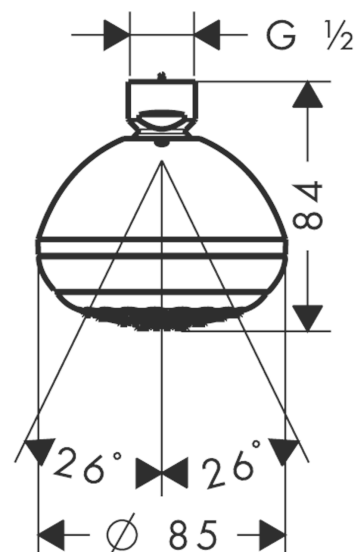

Crometta 85
Crometta 85 Green 1jet overhead shower
 Surfaces: **chrome** Article Number: **28423000**

Description

product features

- shower head size: 85 mm
- spray type: Normal spray
- flow rate normal spray (at 0.3 MPa): 6 l/min
- grey spray disc
- material spray disc: plastic
- installation type: ceiling or wall

Optional Accessoires

- Shower arm 128 mm (#27411XXX)

Technology

Product image

Scale drawing

Flowchart

The consumption was measured in combination with the appropriate fittings (thermostat/mixer/ in-wall valve) to reflect actual application in practice.