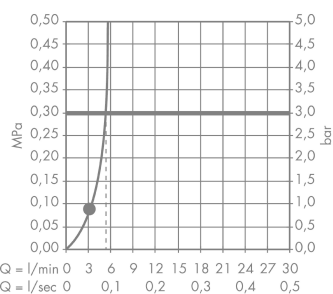

Crometta 85
Crometta 85 Green 1jet overhead shower
 Surfaces: **chrome** Article Number: **28423000**

Description

product features

- shower head size: 85 mm
- spray type: Normal spray
- flow rate normal spray (at 0.3 MPa): 6 l/min
- grey spray disc
- material spray disc: plastic
- installation type: ceiling or wall

Optional Accessoires

- Shower arm 128 mm (#27411XXX)

Technology

Product image

Scale drawing

Flowchart

The consumption was measured in combination with the appropriate fittings (thermostat/mixer/ in-wall valve) to reflect actual application in practice.