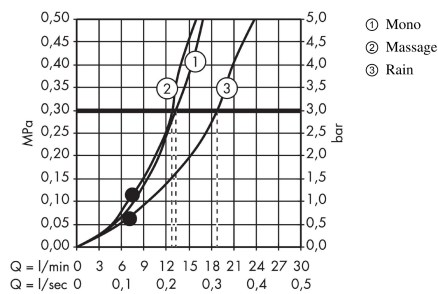

Croma 100

Croma 100 Classic Multi hand shower

Surfaces: **chrome** Article Number: **28539000**

Description

product features

- shower head size: 114 mm
- spray type adjustment by turning spray disc
- spray type: Rain, Mono, Massage spray
- maximum flow rate (at 0.3 MPa): 19 l/min
- suitable for continuous flow water heaters

Technology

Product image

Scale drawing

Flowchart

The consumption was measured in combination with the appropriate fittings (thermostat/mixer/ in-wall valve) to reflect actual application in practice.