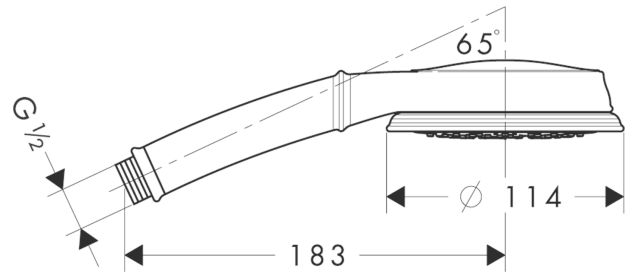

Croma 100

Croma 100 Classic Multi hand shower

Surfaces: **chrome** Article Number: **28539000**

Description

product features

- shower head size: 114 mm
- spray type adjustment by turning spray disc
- spray type: Rain, Mono, Massage spray
- maximum flow rate (at 0.3 MPa): 19 l/min
- suitable for continuous flow water heaters

Technology

Product image

Scale drawing

Flowchart

The consumption was measured in combination with the appropriate fittings (thermostat/mixer/ in-wall valve) to reflect actual application in practice.