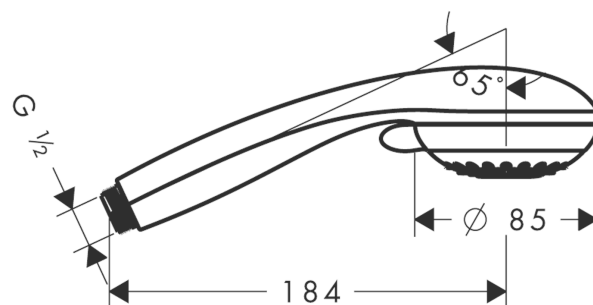

Crometta 85
Crometta 85 Variojet hand shower
 Surfaces: **chrome** Article Number: **28562000**

Description

product features

- shower head size: 85 mm
- spray type adjustment by turning spray disc
- spray type: Normal spray, Vario spray
- maximum flow rate (at 0.3 MPa): 17 l/min
- suitable for continuous flow water heaters

Technology

Product image

Scale drawing

Flowchart

The consumption was measured in combination with the appropriate fittings (thermostat/mixer/in-wall valve) to reflect actual application in practice.