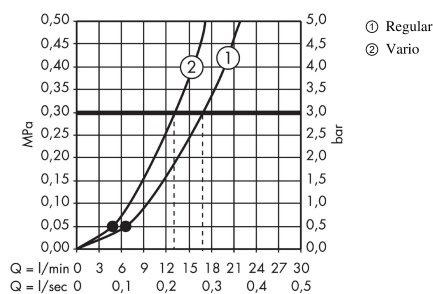

Crometta 85
Crometta 85 Variojet hand shower
 Surfaces: **chrome** Article Number: **28562000**

Description

product features

- shower head size: 85 mm
- spray type adjustment by turning spray disc
- spray type: Normal spray, Vario spray
- maximum flow rate (at 0.3 MPa): 17 l/min
- suitable for continuous flow water heaters

Technology

Product image

Scale drawing

Flowchart

The consumption was measured in combination with the appropriate fittings (thermostat/mixer/in-wall valve) to reflect actual application in practice.