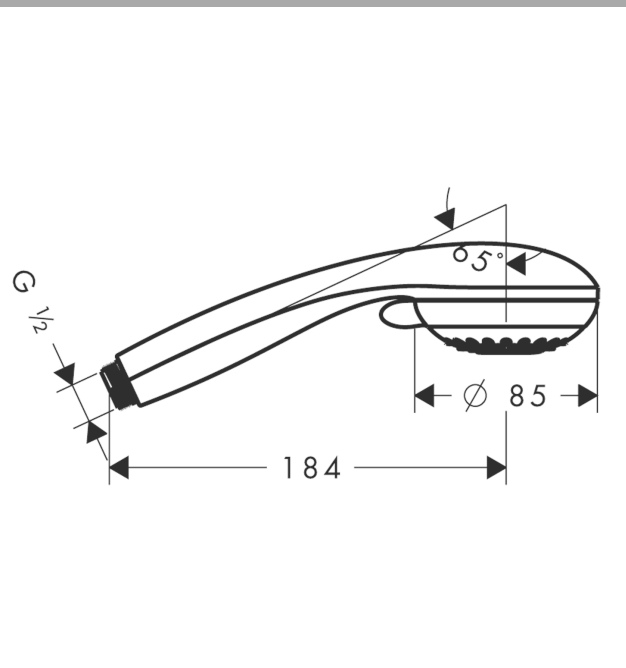

Crometta 85
Crometta 85 Multi hand shower
 Surfaces: **chrome** Article Number: **28563000**

Description

product features

- shower head size: 85 mm
- spray type adjustment by turning spray disc
- spray type: Normal spray, Massage spray, Mono
- maximum flow rate (at 0.3 MPa): 16 l/min
- suitable for continuous flow water heaters

Technology

Product image

Scale drawing

Flowchart

The consumption was measured in combination with the appropriate fittings (thermostat/mixer/ in-wall valve) to reflect actual application in practice.