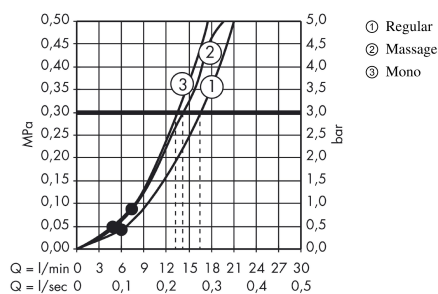

Crometta 85
Crometta 85 Multi hand shower
 Surfaces: **chrome** Article Number: **28563000**

Description

product features

- shower head size: 85 mm
- spray type adjustment by turning spray disc
- spray type: Normal spray, Massage spray, Mono
- maximum flow rate (at 0.3 MPa): 16 l/min
- suitable for continuous flow water heaters

Technology

Product image

Scale drawing

Flowchart

The consumption was measured in combination with the appropriate fittings (thermostat/mixer/ in-wall valve) to reflect actual application in practice.