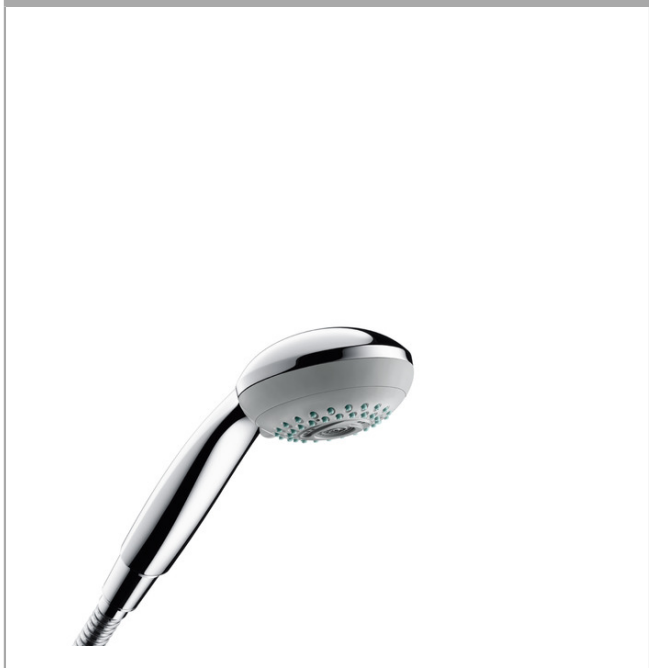

Crometta 85
Crometta 85 Multi hand shower
 Surfaces: **chrome** Article Number: **28563000**

Description

product features

- shower head size: 85 mm
- spray type adjustment by turning spray disc
- spray type: Normal spray, Massage spray, Mono
- maximum flow rate (at 0.3 MPa): 16 l/min
- suitable for continuous flow water heaters

Technology

Product image

Scale drawing

Flowchart

The consumption was measured in combination with the appropriate fittings (thermostat/mixer/ in-wall valve) to reflect actual application in practice.