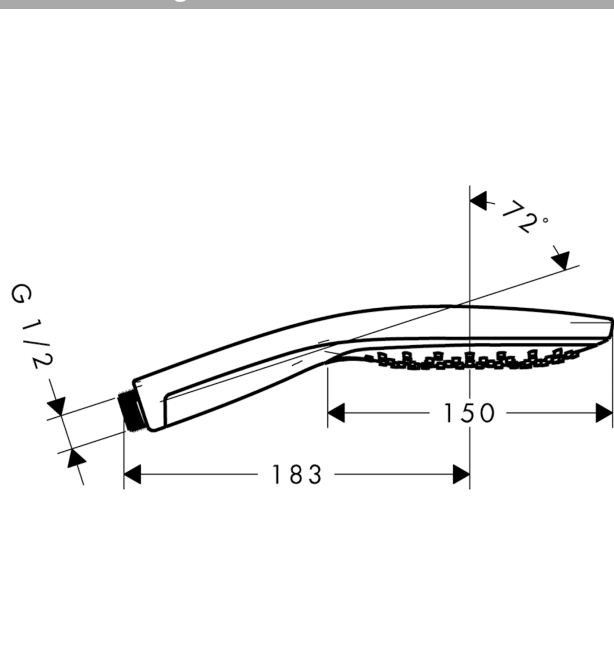

Scale drawing