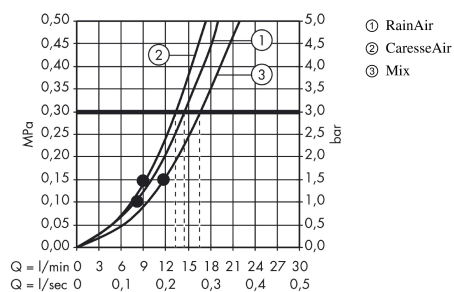

Flowchart

The consumption was measured in combination with the appropriate fittings (thermostat/mixer/in-wall valve) to reflect actual application in practice.