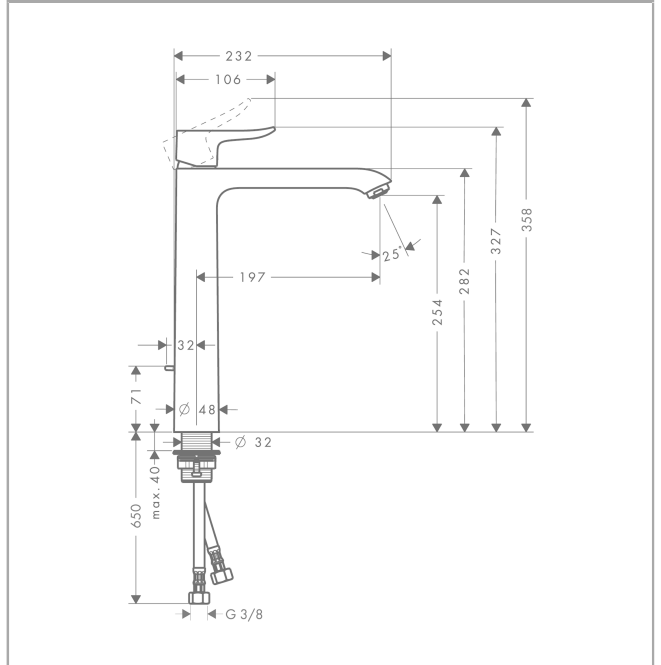

### Single lever basin mixer 260 with pop-up waste set for washbowls

Surfaces: **chrome** Article Number: **31082000**

##### product features

- ComfortZone 260
- projection 197 mm
- normal spray
- flow rate: 5 l/min
- pop-up waste set
- suitable for continuous flow water heaters

#### Scale drawing