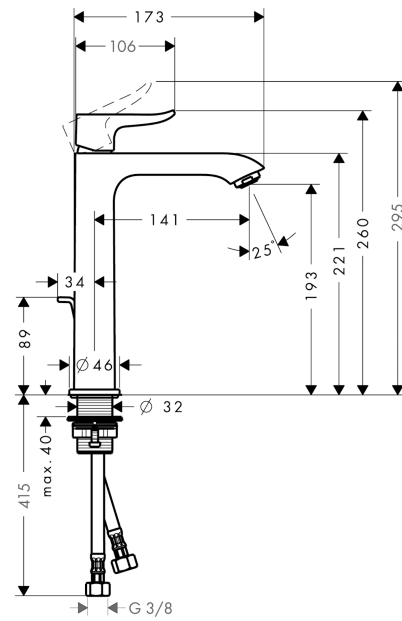

Metris

Single lever basin mixer 200 with pop-up waste set

Surfaces: **chrome** Article Number: **31183000**

Description

product features

- ComfortZone 200
- projection 141 mm
- normal spray
- flow rate: 5 l/min
- pop-up waste set
- suitable for continuous flow water heaters

Technology

Product image

Scale drawing

Flowchart