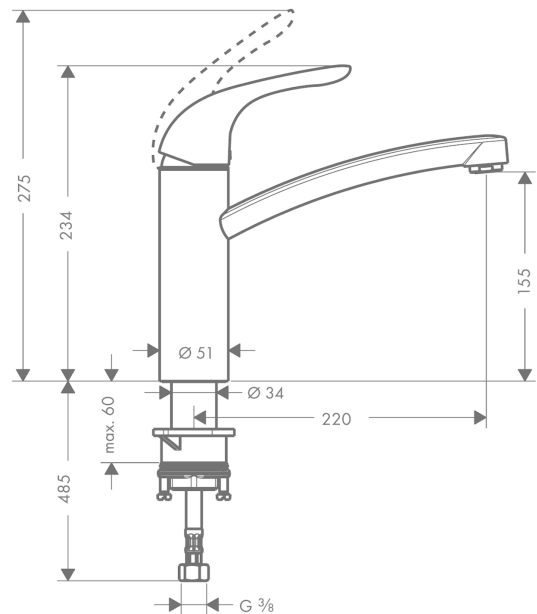

Focus E

Single lever kitchen mixer

Surfaces: **chrome** Article Number: **31780000**

Description

product features

- swivel range 360°
- normal spray
- suitable for continuous flow water heaters

Technology

Product image

Scale drawing

Flowchart