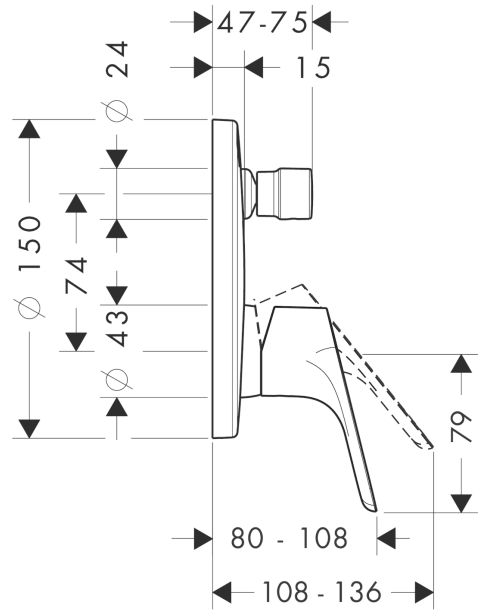

Focus

Single lever bath mixer for concealed installation

Surfaces: **chrome** Article Number: **31945000**

Description

Mandatory Accessoires

- Basic set iBox universal (#01800XXX)
- iBox universal Basic with pre-mounted angle connection G1/2 (#01810XXX)

Product image

Scale drawing

Flowchart