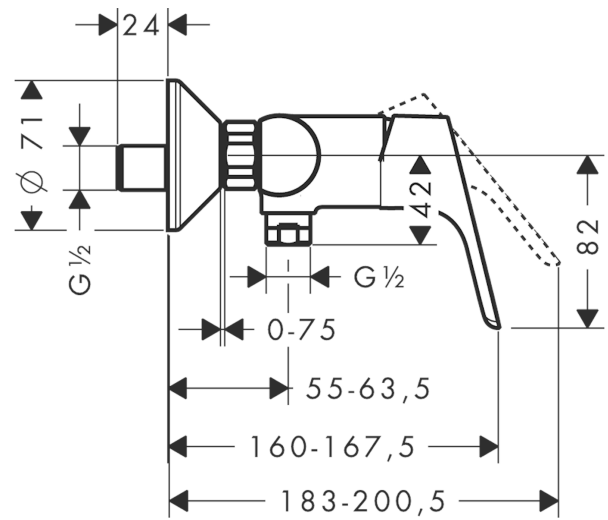

## Description

### product features

- connection type: s-shaped connections
- centre distance:  $150 \pm 12$  mm
- flow rate hand shower connection at 0.3 MPa: 15 l/min
- operating pressure: min. 0.1 MPa / max. 1.0 MPa
- non-return valve

## Scale drawing