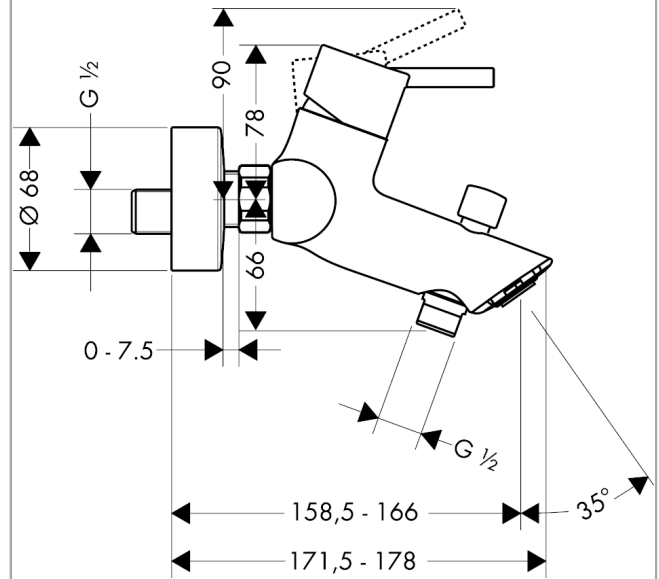

##### product features

- projection 158.5 - 166 mm
- spray type: normal spray
- flow rate hand shower connection at 0.3 MPa: 17 l/min
- flow rate bath filler (at 0.3 MPa): 20 l/min
- suitable for continuous flow water heaters

#### Scale drawing