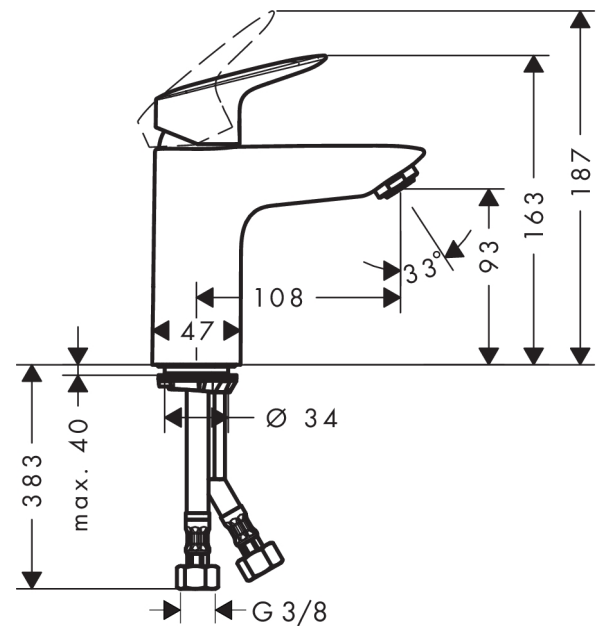

Logis

Single lever basin mixer 100 without waste set

Surfaces: **chrome** Article Number: **71101000**

Description

product features

- ComfortZone 100
- projection 108 mm
- flow rate: 5 l/min
- without waste set
- suitable for continuous flow water heaters

Technology

Design awards

reddot award 2014
winner

Certificates

Product image

Scale drawing

Flowchart