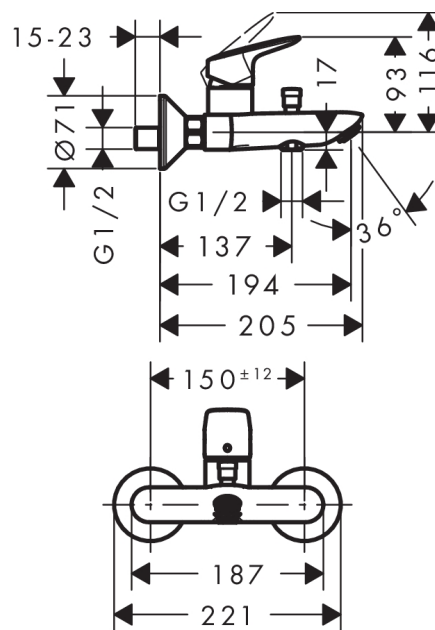

MyCube

MyCube Single lever bath mixer for exposed installation

Surfaces: **chrome** Article Number: **71241000**

Description

product features

- projection 205 mm
- spray type: normal spray
- flow rate: 22 l/min
- suitable for continuous flow water heaters

Technology

Product image

Scale drawing

Flowchart