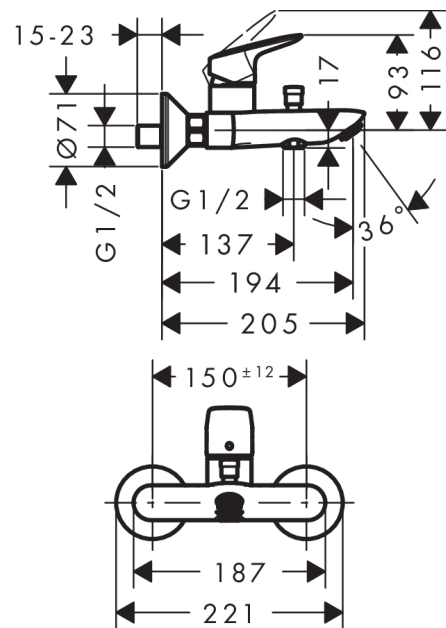

Logis

Single lever bath mixer for exposed installation

Surfaces: **chrome** Article Number: **71400000**

Description

product features

- projection 194 mm
- spray type: normal spray
- flow rate hand shower connection at 0.3 MPa: 17 l/min
- flow rate bath filler (at 0.3 MPa): 20 l/min
- suitable for continuous flow water heaters

Technology

Product image

Scale drawing

Flowchart