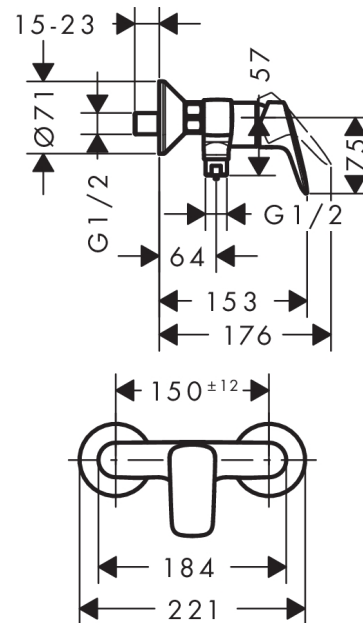

Logis

Single lever shower mixer for exposed installation

Surfaces: **chrome** Article Number: **71600000**

Description

product features

- connection type: s-shaped connections
- centre distance: 150 ± 12 mm
- flow rate hand shower connection at 0.3 MPa: 17 l/min
- non-return valve

Product image

Scale drawing

Flowchart

Shower outlet with 1B-resistance