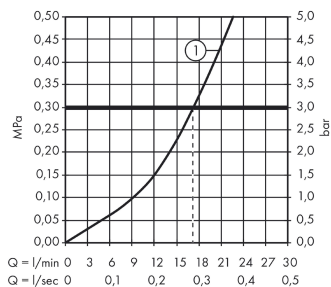

Logis

Single lever shower mixer for exposed installation

Surfaces: **chrome** Article Number: **71600000**

Description

product features

- connection type: s-shaped connections
- centre distance: 150 ± 12 mm
- flow rate hand shower connection at 0.3 MPa: 17 l/min
- non-return valve

Product image

Scale drawing

Flowchart

Shower outlet with 1B-resistance