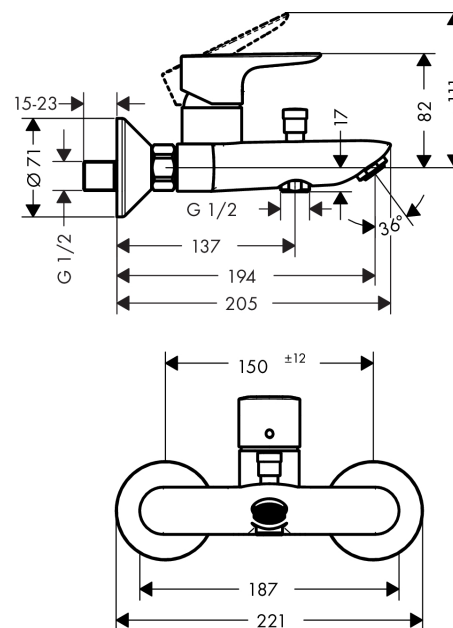

### product features

- projection 194 mm
- spray type: normal spray
- flow rate hand shower connection at 0.3 MPa: 17 l/min
- flow rate bath filler (at 0.3 MPa): 19 l/min
- suitable for continuous flow water heaters

## Scale drawing