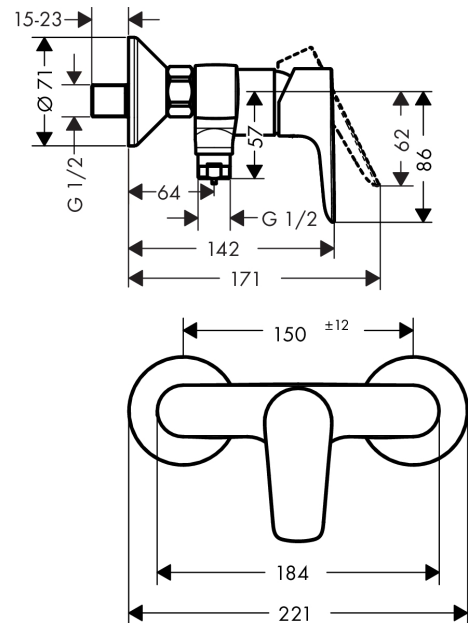

Talis E

Single lever shower mixer for exposed installation

Surfaces: **chrome** Article Number: **71760000**

Description

product features

- connection type: s-shaped connections
- centre distance: 150 ± 12 mm
- flow rate hand shower connection at 0.3 MPa: 17 l/min
- non-return valve

Product image

Scale drawing

Flowchart