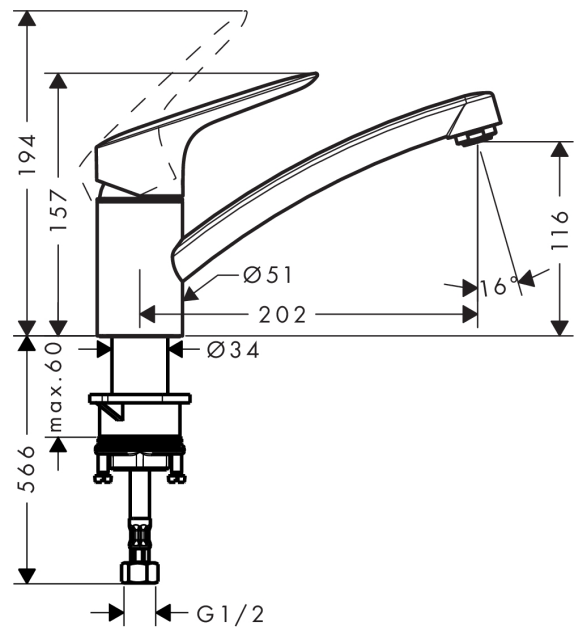

##### product features

- ComfortZone 120
- swivel range 360°
- normal spray
- suitable for continuous flow water heaters

#### Scale drawing