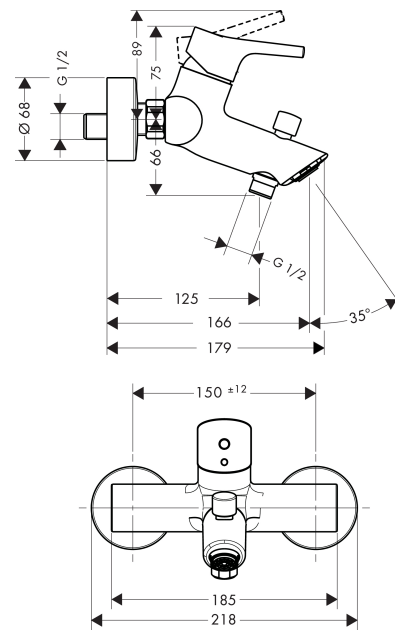

Talis S
Single lever bath mixer for exposed installation
 Surfaces: **chrome** Article Number: **72400000**

Description

product features

- projection 166 mm
- spray type: normal spray
- flow rate hand shower connection at 0.3 MPa: 14 l/min
- flow rate bath filler (at 0.3 MPa): 20 l/min
- suitable for continuous flow water heaters

Technology

Product image

Scale drawing

Flowchart