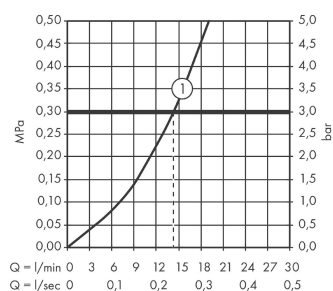

Flowchart

Shower outlet with 1B-resistance