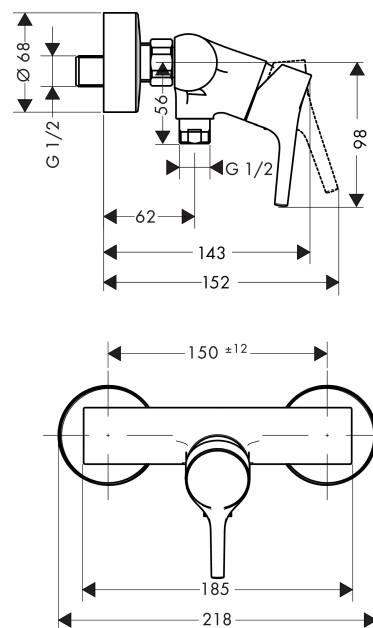

### Description

#### product features

- connection type: s-shaped connections
- centre distance: 150 ± 12 mm
- flow rate hand shower connection at 0.3 MPa: 14 l/min
- operating pressure: min. 0.1 MPa / max. 1.0 MPa
- non-return valve

### Scale drawing

### Flowchart

Shower outlet with 1B-resistance