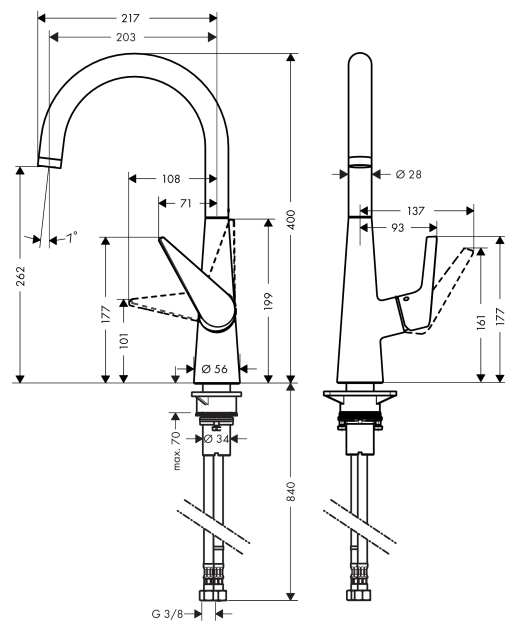

Talis S

Single lever kitchen mixer 260

Surfaces: **chrome** Article Number: **72810000**

Description

product features

- ComfortZone 260
- swivel range adjustable in 3 steps 110°, 150° or 360°
- vertical handle position for comfortable handling also with little space in front of the wall
- normal spray
- suitable for continuous flow water heaters

Technology

Product image

Scale drawing

Flowchart