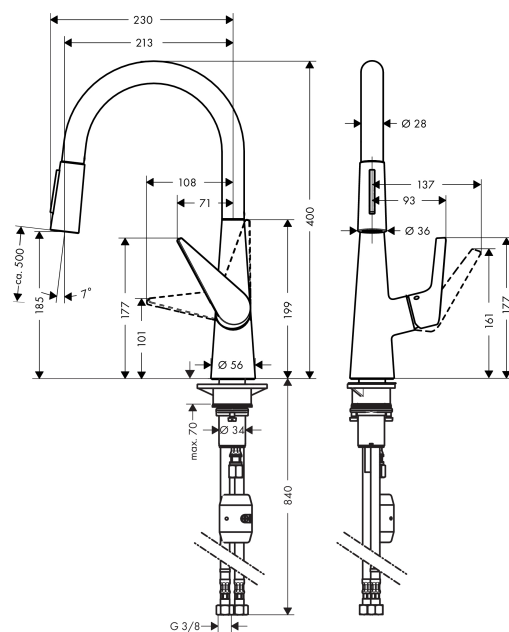

Talis S
Single lever kitchen mixer 200 with pull-out spray
 Surfaces: **chrome** Article Number: **72813000**

Description

product features

- ComfortZone 200
- swivel range 110° / 150°
- vertical handle position for comfortable handling also with little space in front of the wall
- laminar spray and shower spray
- lockable shower spray, spray returns through pressing spray diverter
- MagFit magnetic shower support
- quick connect shower hose
- suitable for continuous flow water heaters

Technology

Product image

Scale drawing

Flowchart