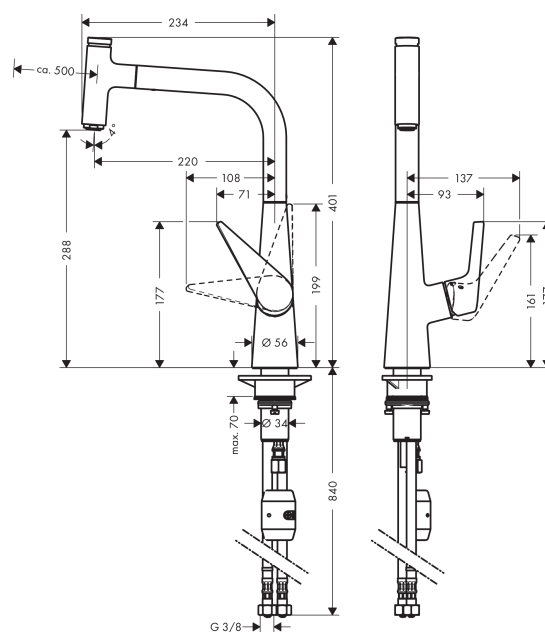

Talis Select S
Single lever kitchen mixer 300 with pull-out spout
 Surfaces: **chrome** Article Number: **72821000**

Description

product features

- ComfortZone 300
- swivel range 150°
- vertical handle position for comfortable handling also with little space in front of the wall
- normal spray
- Select button for a comfortable start/stop of the water flow
- MagFit magnetic shower support
- suitable for continuous flow water heaters

Technology

Design awards

reddot award 2015
winner

Product image

Scale drawing

Flowchart